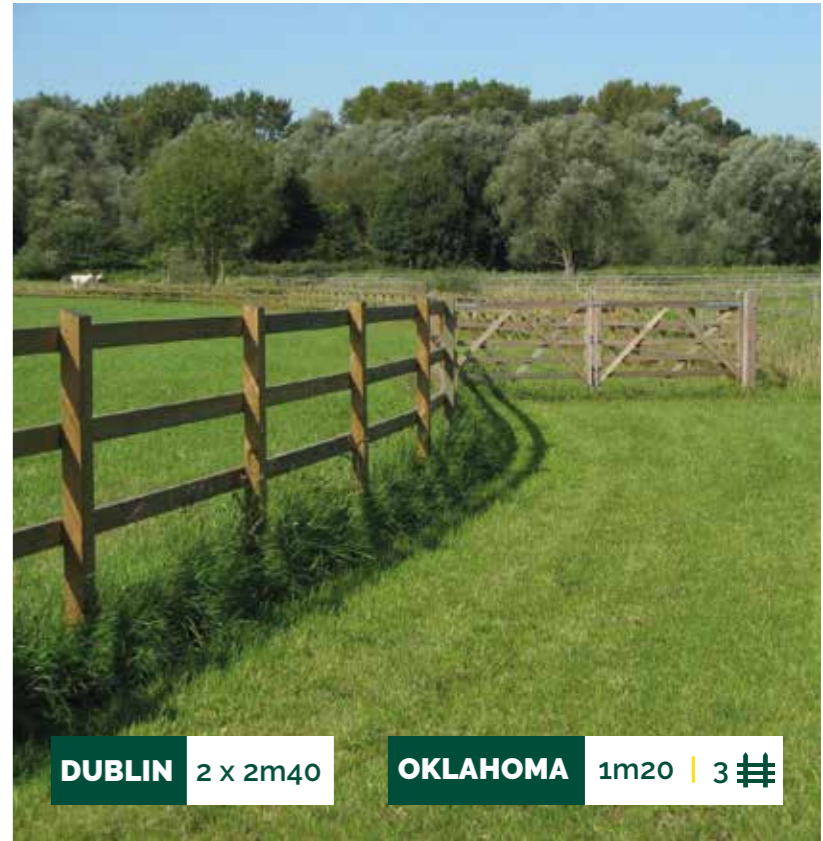

PROFESSIONAL INSTALLATION ..... 42 - 43

PRODUCTION ..... 44 - 45

STOCK ..... 46 - 47

ECOLOGY ..... 48 - 49

OVERVIEW ..... 50 - 51

*www.svenhof.be*

A wide-angle photograph of a wooden fence in a green field. The fence is made of weathered wooden posts and rails, running from the foreground into the distance. The field is lush green, with some white flowers in the foreground. In the background, there are several young trees with thin trunks and sparse foliage, and a dense line of trees under a blue sky with light clouds.

Svenhof Quality Woods,

ie.

EN Completely maintenance-free.

NL *Volledig onderhoudsvrij.*

## Our key values:

Safety - Quality - Sustainability.

*Veiligheid - Kwaliteit - Duurzaamheid. .*

Fences  
*Omheiningen*

**OKLAHOMA** 1m20 | 3 #

**OKLAHOMA** 1m40 | 3 #

**DUBLIN** 2 x 2m40

**OKLAHOMA** 1m20 | 3 #

**OKLAHOMA** 1m20 | 2 #

**POST & RAIL CLASSIC** 1m20 | 2 

**POST & RAIL CLASSIC** 1m20 | 2 

**FIELD GATE** 2 x 1m80

**POST & RAIL CLASSIC** 1m20 | 2 

POST & RAIL MODERN 1m20 | 2

FIELD GATE 1m50

POST & RAIL MODERN 1m20 | 2